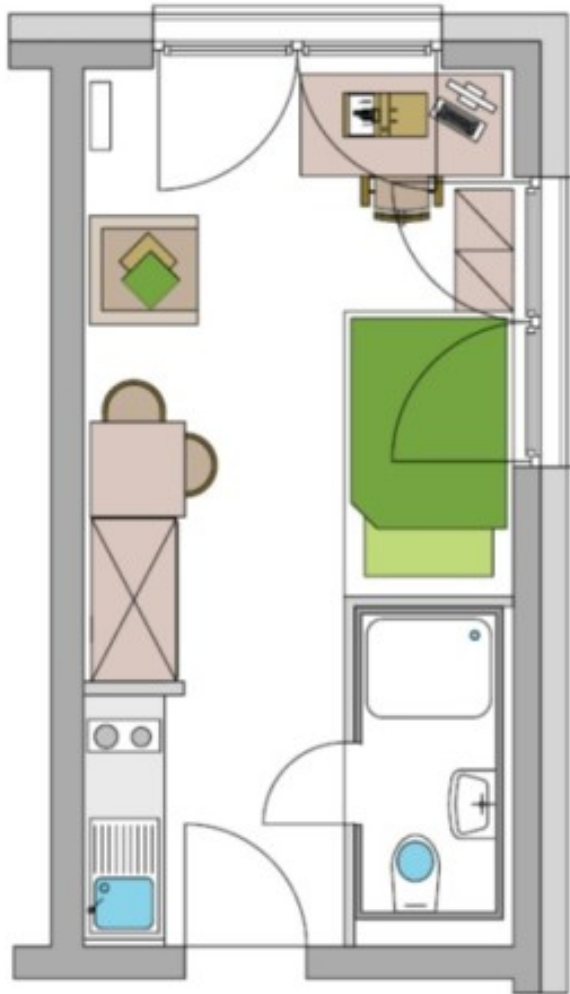

Furniture

Bathroom with sink, shower, toilet and heating also for towel drying

high-quality built-in kitchen with high-brand equipment (2 cooktops, oven and refrigerator with freezing department)

Diningtable with 2 chairs

Bed (120 x 200 cm)

Cupboard

Commode

Comfortable Armchair

Desk with chair

2 roomhigh windows for daily light in the apartment

(Changes of furniture under usual reserve)

Minimum rental

12 en[Monate]

en[Jetzt Studio S Panorama besuchen!]

en[Grundriss]

Pictures

Uni Apart Bayreuth

Sky Studio S

455en[,- €/mtl. inkl. Nebenkosten-Flatrate]

en[ca. 19,5 m²]