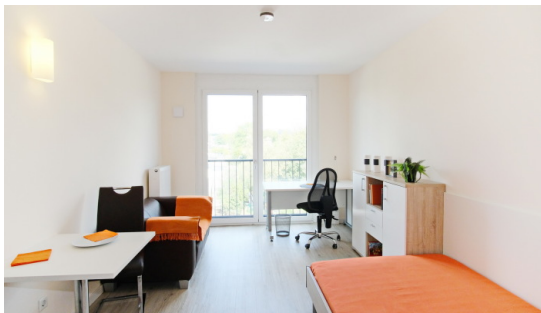

en[Grundriss]

Pictures