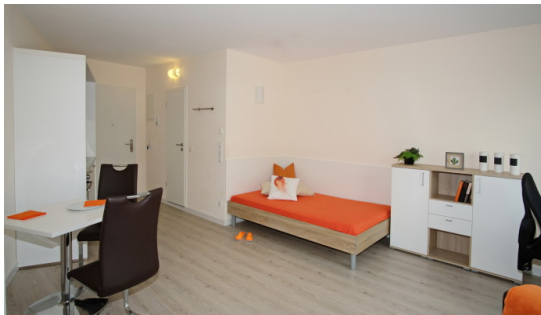

en[Grundriss]

Pictures