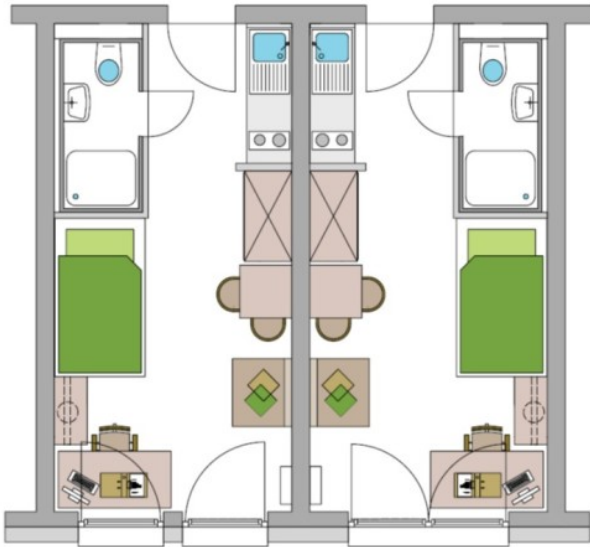

en[Grundriss]