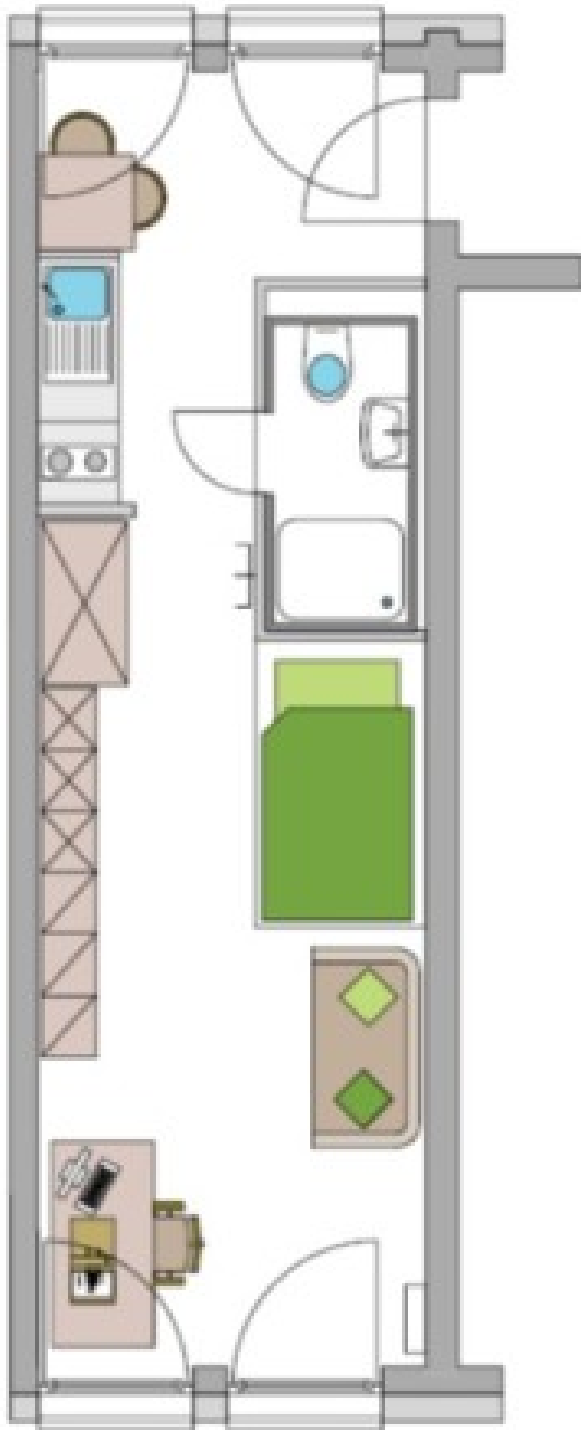

en[Grundriss]

Pictures