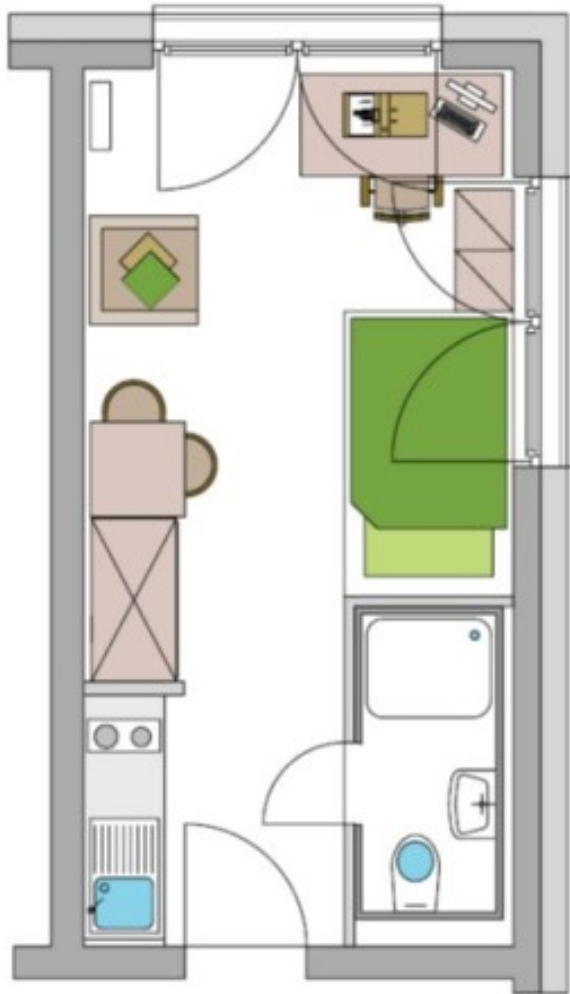

en[Grundriss]

Pictures