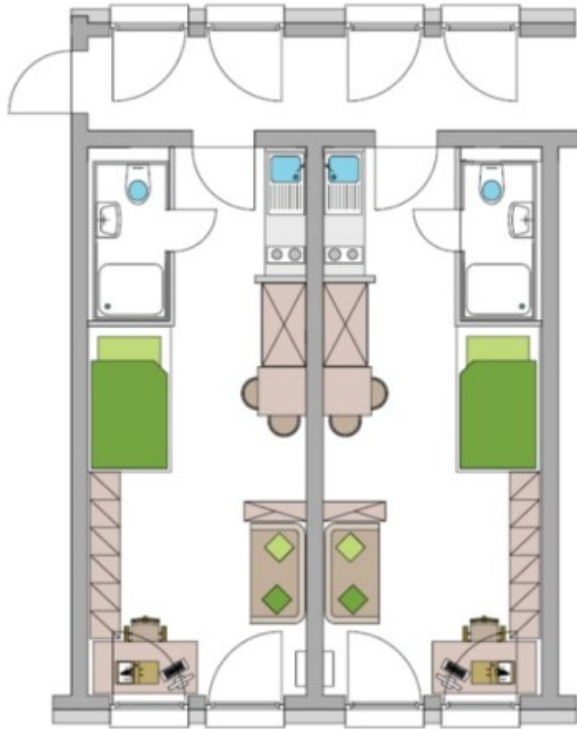

en[Grundriss]