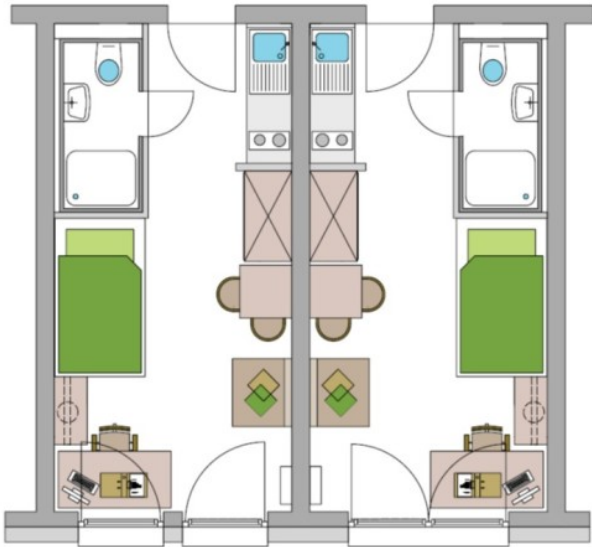

en[Grundriss]