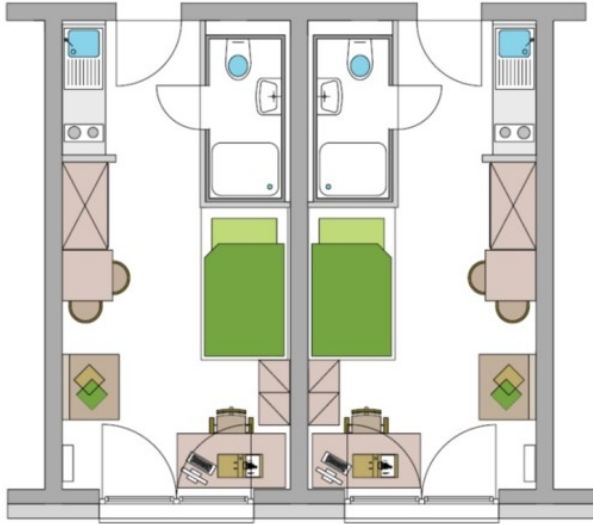

en[Grundriss]