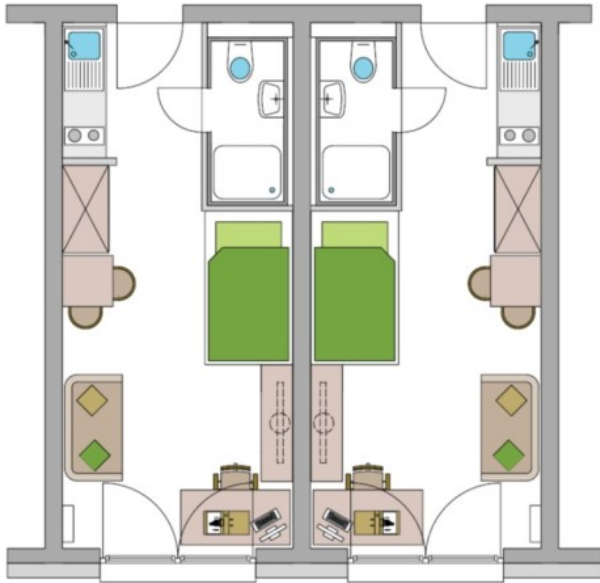

en[Grundriss]