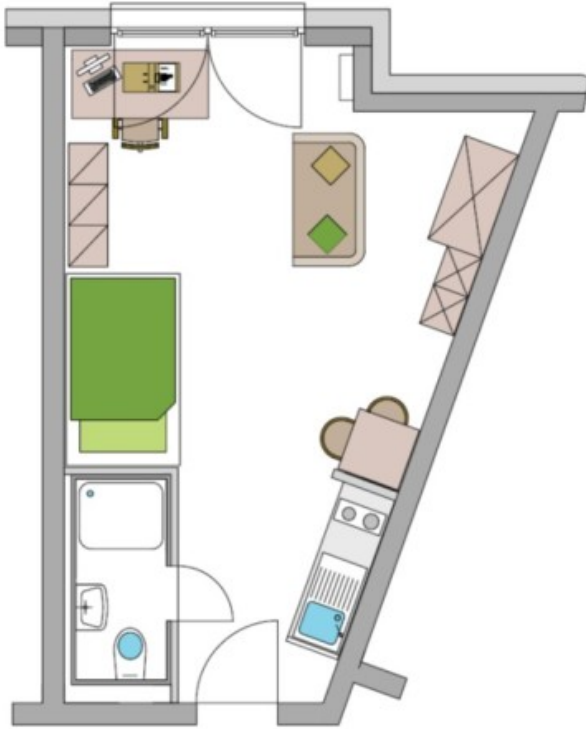

en[Grundriss]