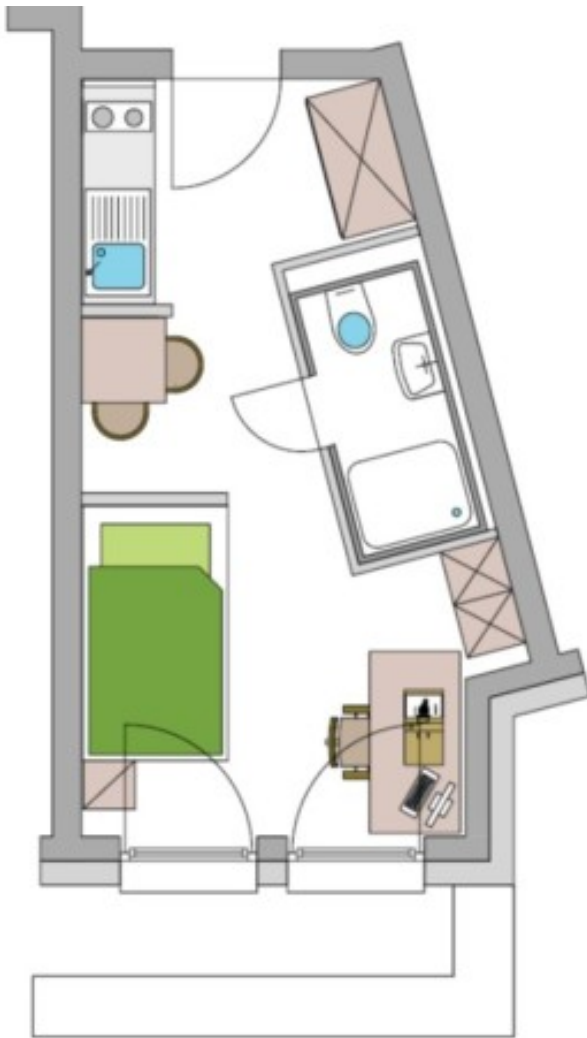

en[ca. 19,5 m²]

Furniture

Bathroom with sink, shower, toilet and heating also usable for towel drying

high-quality built-in kitchen with high-brand equipment (2 cooktops, oven and refrigerator with freezing department)

(Changes of furniture under usual reserve)

Minimum rental

12 en[Monate]

en[Jetzt Studio MN/B besuchen!]

en[Grundriss]

Pictures

Uni Apart Bayreuth

Studio L