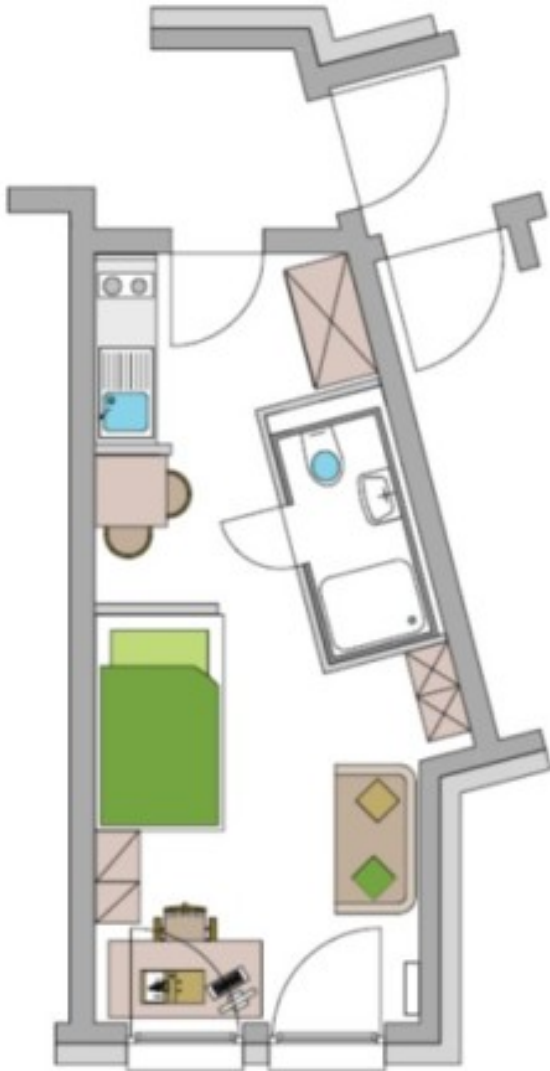

en[Grundriss]

Pictures